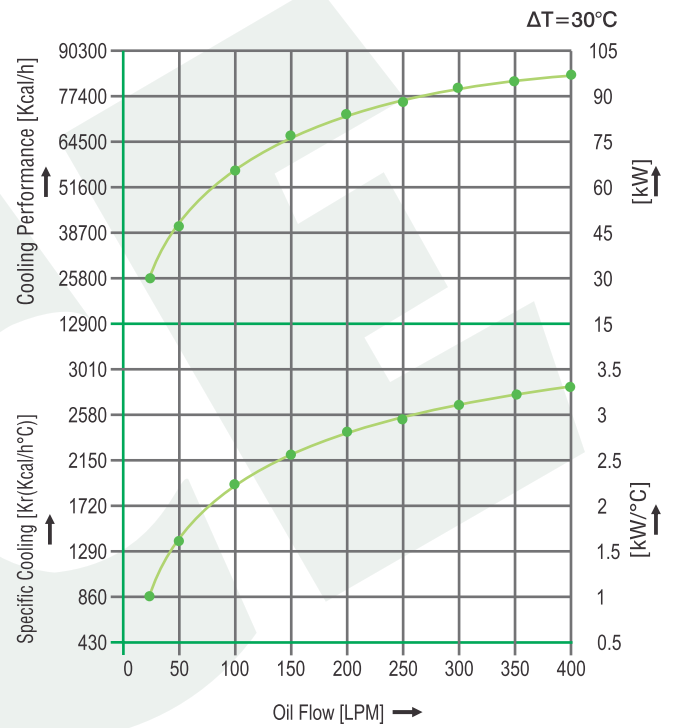

Oil Flow LPM	Fan Size Inch (mm)	No. of Fans	Phase	Power Source	Voltage V	Frequency Hz	Current A	Noise dBA
30-400	36" (900)	1	3P	AC	415	50	11.25	86

PERFORMANCE GRAPH

PRESSURE DROP