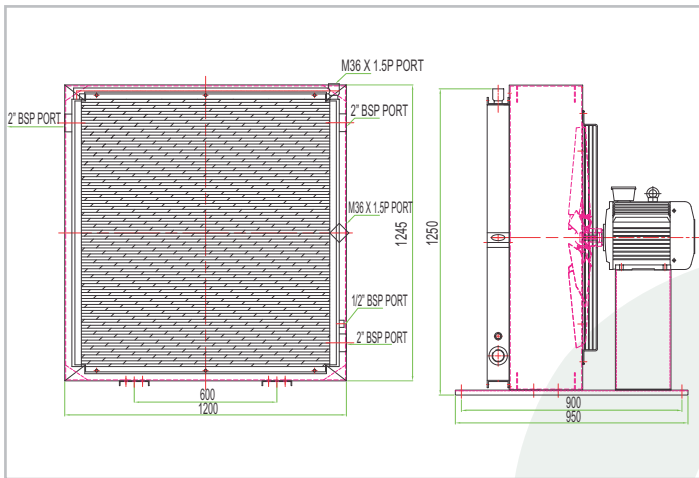

Oil Flow LPM	Fan Size Inch (mm)	No. of Fans	Phase	Power Source	Voltage V	Frequency Hz	Current A	Noise dBA
30-400	36" (900)	1	3P	AC	415	50	11.25	86

PERFORMANCE GRAPH

PRESSURE DROP