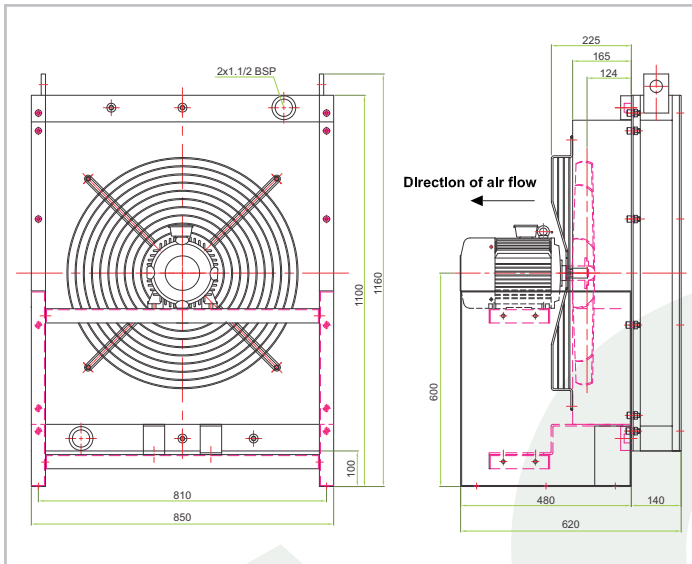

Oil Flow LPM	Fan Size Inch (mm)	No. of Fans	Phase	Power Source	Voltage V	Frequency Hz	Current A	Noise dBA
30-350	25" (625)	1	3P	AC	415	50	4.5	83

PERFORMANCE GRAPH

PRESSURE DROP