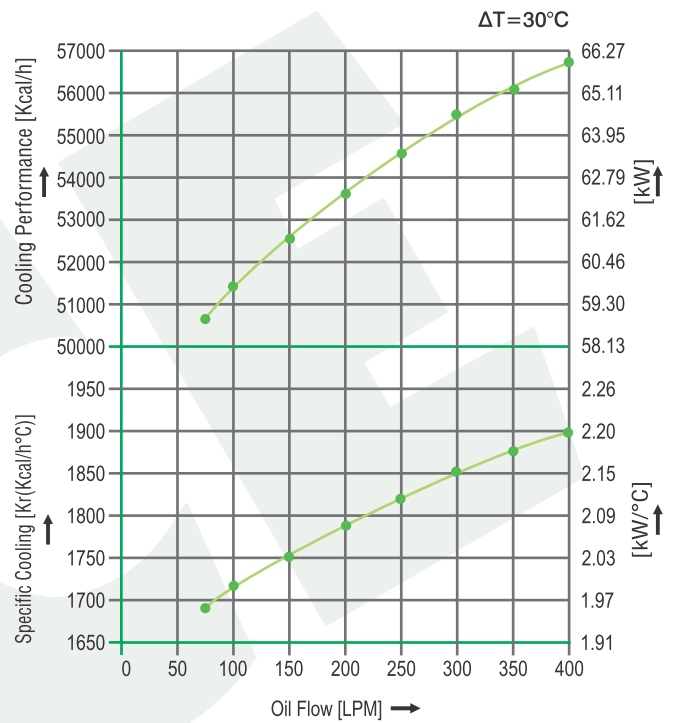

Oil Flow LPM	Fan Size Inch (mm)	No. of Fans	Phase	Power Source	Voltage V	Frequency Hz	Current A	Noise dBA
30-350	25" (625)	1	3P	AC	415	50	4.5	83

PERFORMANCE GRAPH

PRESSURE DROP